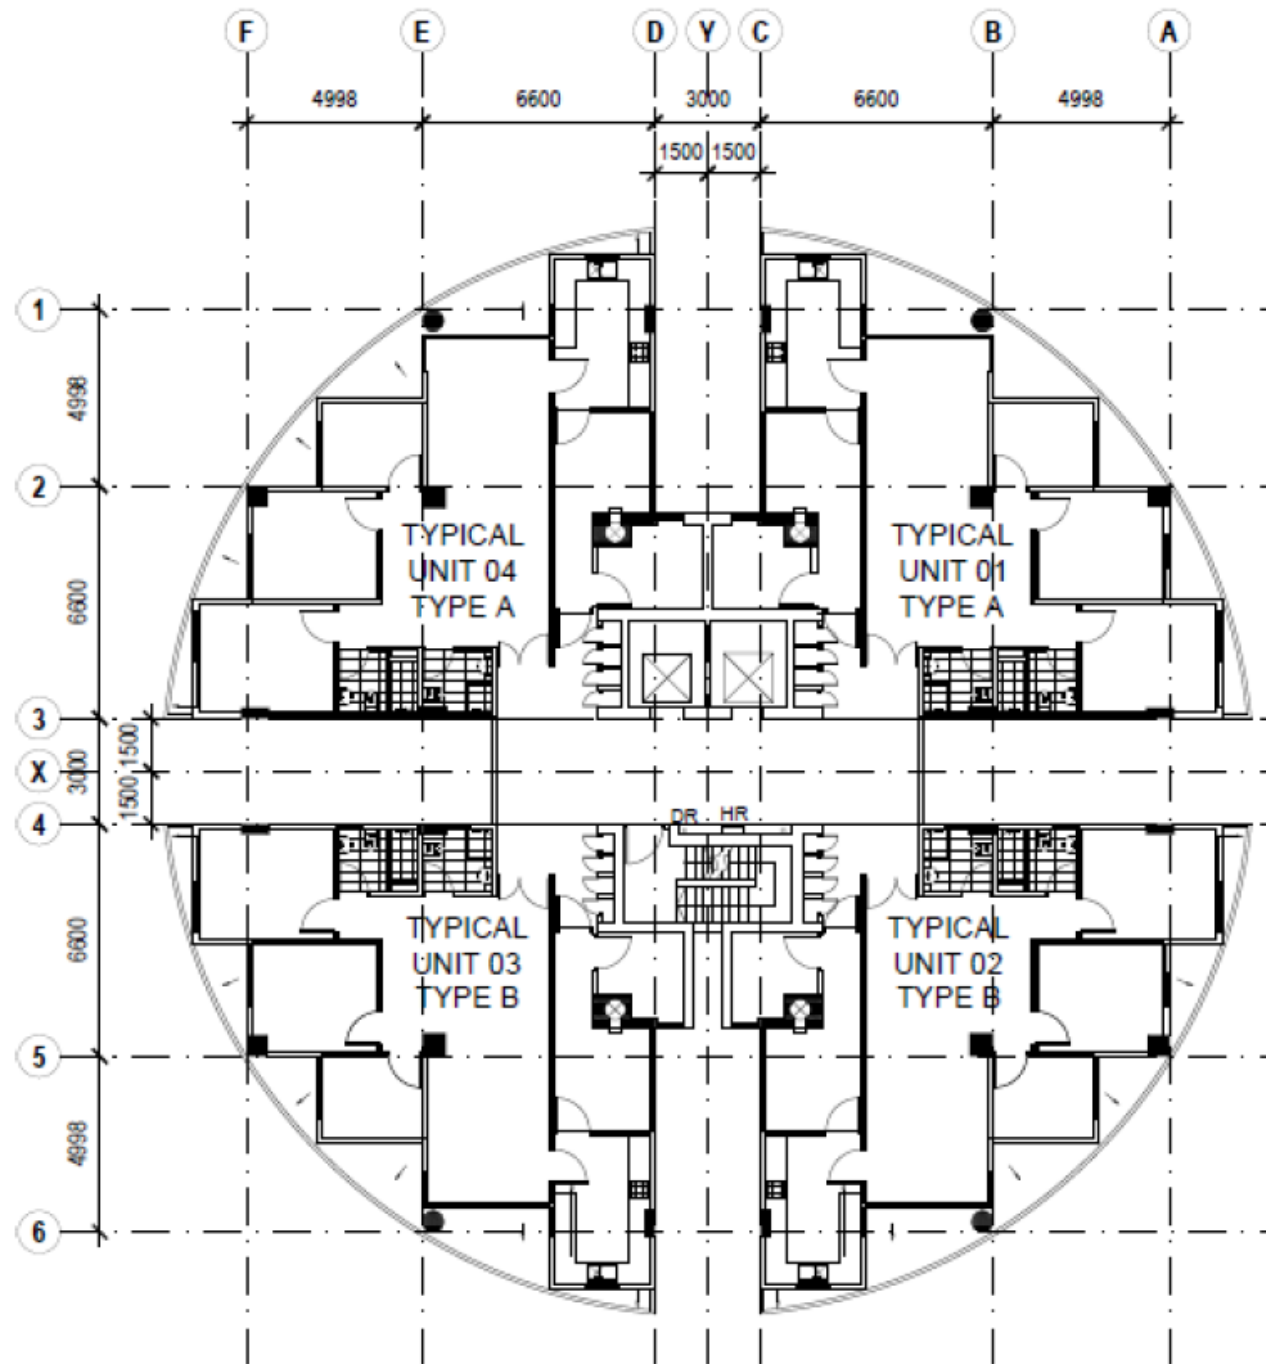

TEMASEK POLYTECHNIC APARTMENTS

Floor Plan

Photos

Campus Regulations

- No smoking
- No pets allowed
- Only tennis courts and barbeque pits are allowed for usage