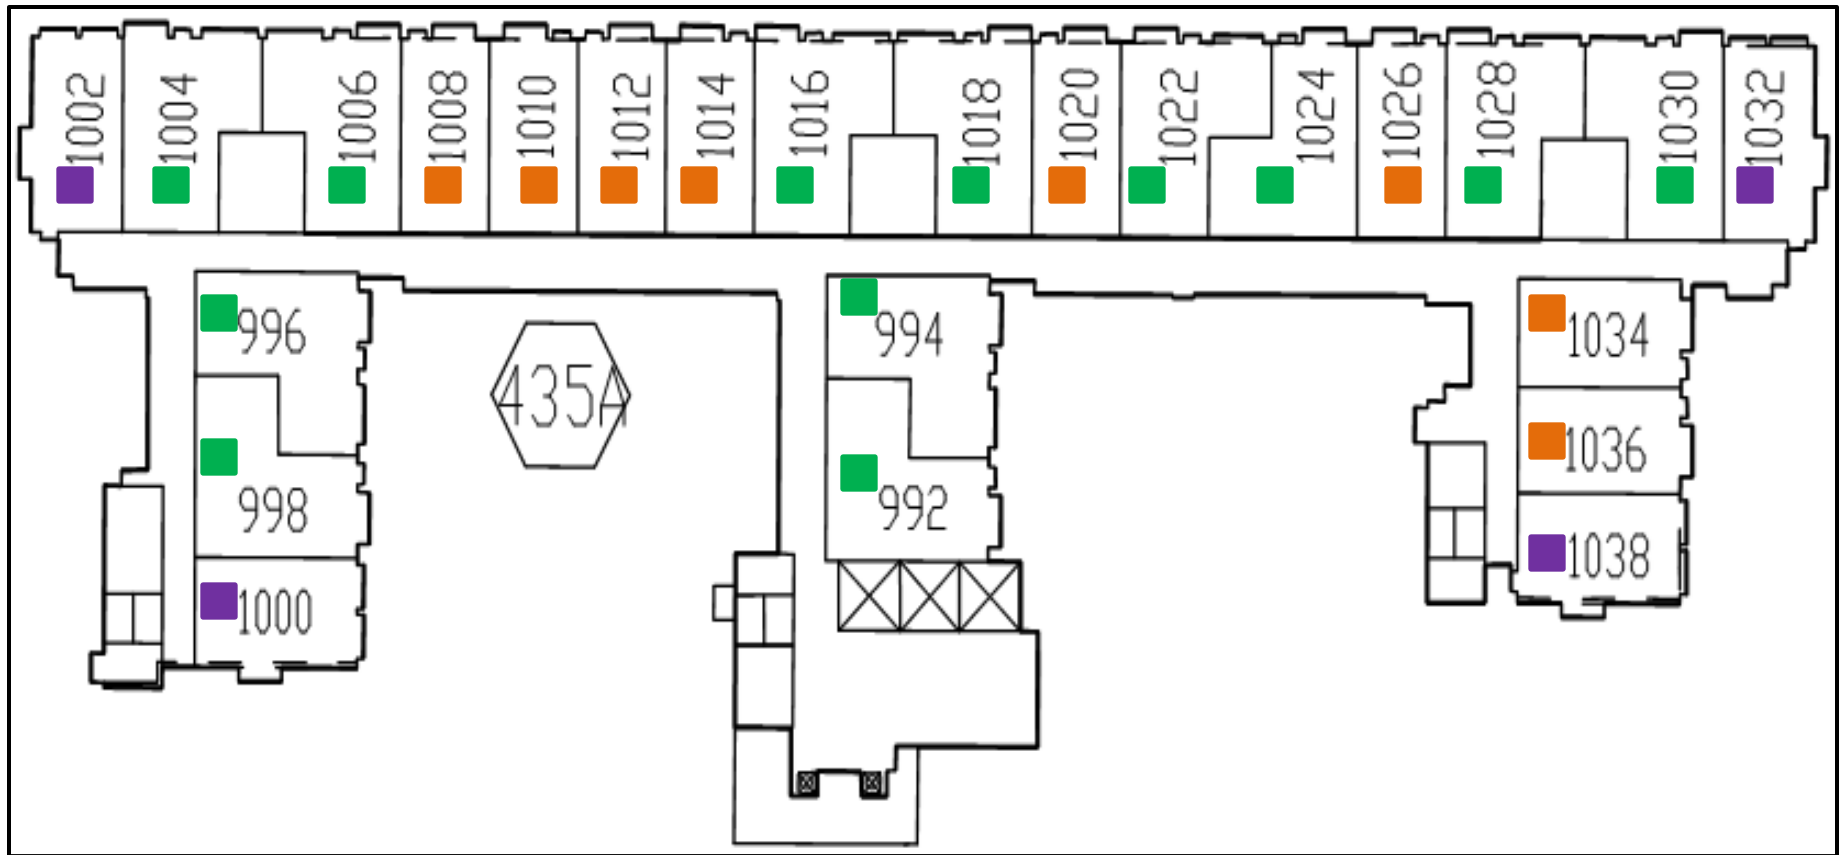

KEY PLAN

BLOCK 435A

Block	435A
No. Of Sty	15
No. of 1-rm	112
No. of 1-rm 2br	56
No. of 2-rm	168
No. of storey shelter	3 SS x 14 storey = 42
	1 room
	1 room 2 Bedroom
	2 room