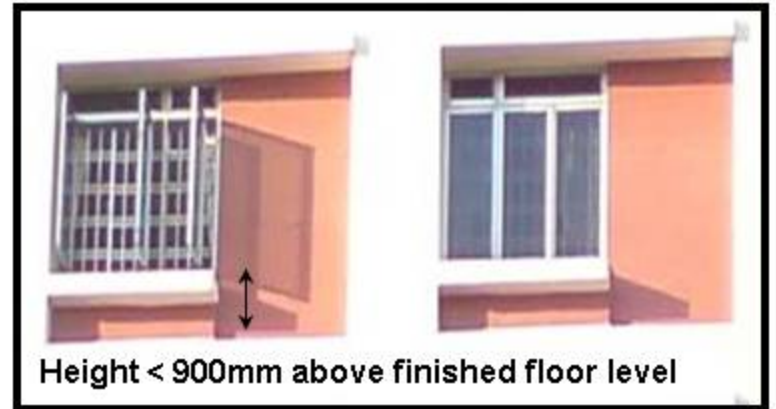

# EXAMPLES OF 3/4 HEIGHT WINDOWS

## EXAMPLES OF FULL HEIGHT AND ¾ HEIGHT WINDOWS

Windows with  
different  
proportions

**Full Height Windows**

Height < 900mm above finished floor level

**¾ Height Windows**

[Windows on parapet wall of height less than 900mm]